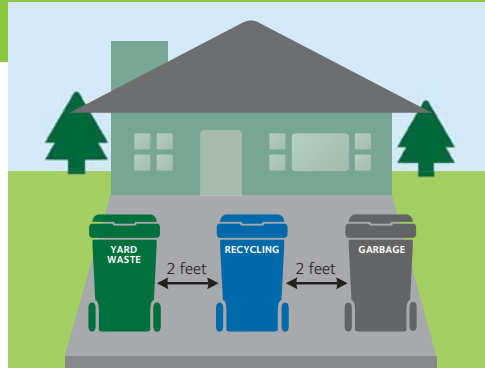

www.wmnorthwest.com/ellensburg (24hrs)

Información in español.

1-877-466-4668 (M-F 7AM-5PM)

Translation service available.

THINK GREEN.®

Garbage charges are based on the size of your gray cart. There is a charge for extra garbage that doesn't fit in your cart with the lid closed.

- **Weight limit** for customer-owned can — 65lbs.
- **Double bag** pet litter, packing pellets, and cool ashes.

Visit www.wmnorthwest.com/ellensburg or call **1-877-466-4668** for:

- **Collection rates or service subscription**
- **Construction/demolition containers** (*remodeling, etc.*)
- **Vacation service hold** (*advance notice only*)