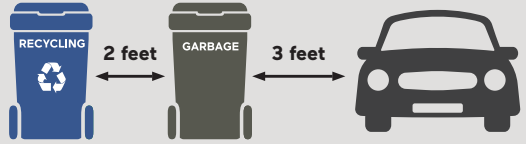

2023 Town of Darrington Collection Schedule

Recycling is collected on shaded weeks.

Garbage is collected weekly.

Observed Holidays

WM does not collect on Thanksgiving, Christmas Day and New Year's Day. If these holidays fall on a weekday collection will be delayed by one day for the remainder of the week. For example, if a holiday falls on Thursday, Thursday customers will be collected on Friday and Friday customer will be collected on Saturday.

COLLECTION GUIDELINES - Please place containers at the curb by 6:00 a.m.

- Place containers (2) feet apart with lids opening toward street
- At least three (3) feet from cars, trees and mailboxes.
- Wheels as close to the curb as possible.
- Please remove containers as soon as possible after collection.

January 2023

S	M	T	W	T	F	S
1	2	3	4	5	6	7
8	9	10	11	12	13	14
15	16	17	18	19	20	21
22	23	24	25	26	27	28
29	30	31				

February 2023

S	M	T	W	T	F	S
			1	2	3	4
5	6	7	8	9	10	11
12	13	14	15	16	17	18
19	20	21	22	23	24	25
26	27	28				

March 2023

S	M	T	W	T	F	S
			1	2	3	4
5	6	7	8	9	10	11
12	13	14	15	16	17	18
19	20	21	22	23	24	25
26	27	28	29	30	31	

April 2023

S	M	T	W	T	F	S
						1
2	3	4	5	6	7	8
9	10	11	12	13	14	15
16	17	18	19	20	21	22
23	24	25	26	27	28	29
30						

May 2023

S	M	T	W	T	F	S
	1	2	3	4	5	6
7	8	9	10	11	12	13
14	15	16	17	18	19	20
21	22	23	24	25	26	27
28	29	30	31			

June 2023

S	M	T	W	T	F	S
					1	2
				3	4	5
6	7	8	9	10	11	12
13	14	15	16	17	18	19
20	21	22	23	24	25	26
27	28	29	30	31		

July 2023

S	M	T	W	T	F	S
						1
2	3	4	5	6	7	8
9	10	11	12	13	14	15
16	17	18	19	20	21	22
23	24	25	26	27	28	29
30	31					

August 2023

S	M	T	W	T	F	S
		1	2	3	4	5
6	7	8	9	10	11	12
13	14	15	16	17	18	19
20	21	22	23	24	25	26
27	28	29	30	31		

September 2023

S	M	T	W	T	F	S
						1
					2	3
4	5	6	7	8	9	10
11	12	13	14	15	16	17
18	19	20	21	22	23	24
25	26	27	28	29	30	31

October 2023

S	M	T	W	T	F	S
1	2	3	4	5	6	7
8	9	10	11	12	13	14
15	16	17	18	19	20	21
22	23	24	25	26	27	28
29	30	31				

November 2023

S	M	T	W	T	F	S
			1	2	3	4
5	6	7	8	9	10	11
12	13	14	15	16	17	18
19	20	21	22	23	24	25
26	27	28	29	30		

December 2023

S	M	T	W	T	F	S
						1
					2	3
4	5	6	7	8	9	10
11	12	13	14	15	16	17
18	19	20	21	22	23	24
25	26	27	28	29	30	31