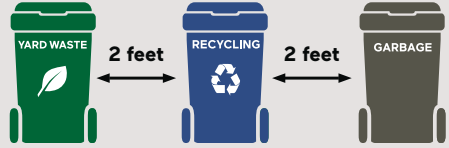

## COLLECTION GUIDELINES - Please place containers at the curb by 6:00 am.

- Two (2) ft apart with lids opening toward street
- At least three (3) ft from cars, trees, mailboxes
- Wheels as close to the curb as possible
- Remove containers as soon as possible after collection