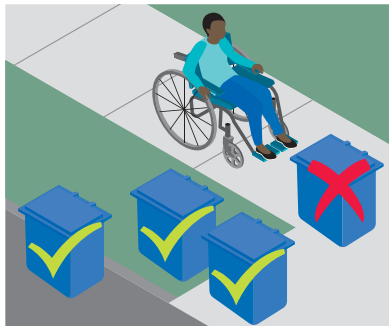

# GARBAGE GUIDE

Charges are based on container size.

Place all carts on the road at least two feet apart and three feet from cars, tree and other objects.

(Rates: [wmnorthwest.com/lakestevens](http://wmnorthwest.com/lakestevens))

Please bag all garbage.

Visit [wmnorthwest.com/lakestevens](http://wmnorthwest.com/lakestevens)  
or call **1-800-592-9995**

M-F 7 am-7 pm , Sat 9 am-1 pm for:

- Missed Collection or damaged carts
- Collected rates or service subscription
- Disabled veteran discount and disabled service
- Construction/demolition containers  
(remodeling, etc)