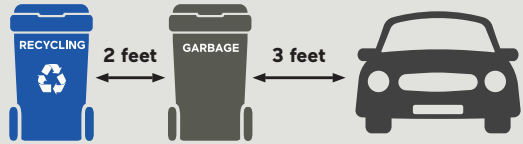

2025 Town of Darrington Collection Schedule

Recycling is collected on shaded weeks.

Garbage is collected weekly.

County Transfer Station Closure

Garbage collection will not take place on July 4th. A double load will be collected on your next scheduled service day at no additional charge. Recycling and yard debris services will remain unchanged and occur as scheduled.

Observed Holidays

WM does not collect on Thanksgiving, Christmas Day and New Year's Day. If these holidays fall on a weekday collection will be delayed by one day for the remainder of the week. For example, if a holiday falls on Thursday, Thursday customers will be collected on Friday and Friday customers will be collected on Saturday.

COLLECTION GUIDELINES - Please place containers at the curb by 6 am.

- Place containers (2) feet apart with lids opening toward street.
- At least three (3) feet from cars, trees and mailboxes.
- Wheels as close to the curb as possible.
- Please remove containers as soon as possible after collection.

January 2025

S	M	T	W	T	F	S
			1	2	3	4
5	6	7	8	9	10	11
12	13	14	15	16	17	18
19	20	21	22	23	24	25
26	27	28	29	30	31	

February 2025

S	M	T	W	T	F	S
						1
2	3	4	5	6	7	8
9	10	11	12	13	14	15
16	17	18	19	20	21	22
23	24	25	26	27	28	

March 2025

S	M	T	W	T	F	S
						1
2	3	4	5	6	7	8
9	10	11	12	13	14	15
16	17	18	19	20	21	22
23	24	25	26	27	28	29
30	31					

April 2025

S	M	T	W	T	F	S
		1	2	3	4	5
6	7	8	9	10	11	12
13	14	15	16	17	18	19
20	21	22	23	24	25	26
27	28	29	30			

May 2025

S	M	T	W	T	F	S
				1	2	3
4	5	6	7	8	9	10
11	12	13	14	15	16	17
18	19	20	21	22	23	24
25	26	27	28	29	30	31

June 2025

S	M	T	W	T	F	S
1	2	3	4	5	6	7
8	9	10	11	12	13	14
15	16	17	18	19	20	21
22	23	24	25	26	27	28
29	30					

July 2025

S	M	T	W	T	F	S
		1	2	3	4	5
6	7	8	9	10	11	12
13	14	15	16	17	18	19
20	21	22	23	24	25	26
27	28	29	30	31		

August 2025

S	M	T	W	T	F	S
					1	2
3	4	5	6	7	8	9
10	11	12	13	14	15	16
17	18	19	20	21	22	23
24	25	26	27	28	29	30
31						

September 2025

S	M	T	W	T	F	S
	1	2	3	4	5	6
7	8	9	10	11	12	13
14	15	16	17	18	19	20
21	22	23	24	25	26	27
28	29	30				

October 2025

S	M	T	W	T	F	S
			1	2	3	4
5	6	7	8	9	10	11
12	13	14	15	16	17	18
19	20	21	22	23	24	25
26	27	28	29	30	31	

November 2025

S	M	T	W	T	F	S
						1
2	3	4	5	6	7	8
9	10	11	12	13	14	15
16	17	18	19	20	21	22
23	24	25	26	27	28	29
30						

December 2025

S	M	T	W	T	F	S
	1	2	3	4	5	6
7	8	9	10	11	12	13
14	15	16	17	18	19	20
21	22	23	24	25	26	27
28	29	30	31