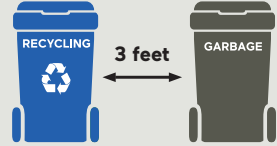

**Please place containers at the curb by 6:00 am.
Do not leave out overnight for wildlife prevention.**

PLACE CONTAINERS:

- Three (3) feet apart with lids opening toward street
- At least three (3) feet from cars, trees, mailboxes
- Within five (5) feet of the main road