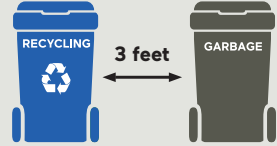

2024-25 City of Leavenworth Collection Schedule

Garbage is collected weekly

Recycling is collected every other week - highlighted in blue

Observed Holidays

WM does not collect on Christmas Day and New Year's Day. If these holidays fall on a weekday, collection will be delayed by one day for the remainder of the week. For example, if a holiday falls on Thursday, Thursday customers will be collected on Friday and Friday customer will be collected on Saturday.

**Please place containers at the curb by 6:00 am.
Do not leave out overnight for wildlife prevention.**

PLACE CONTAINERS:

- Three (3) feet apart with lids opening toward street
- At least three (3) feet from cars, trees, mailboxes
- Within five (5) feet of the main road

Please remove containers as soon as possible after collection

May 2024

S	M	T	W	T	F	S
			1	2	3	4
5	6	7	8	9	10	11
12	13	14	15	16	17	18
19	20	21	22	23	24	25
26	27	28	29	30	31	

June 2024

S	M	T	W	T	F	S
						1
2	3	4	5	6	7	8
9	10	11	12	13	14	15
16	17	18	19	20	21	22
23	24	25	26	27	28	29
30						

July 2024

S	M	T	W	T	F	S
	1	2	3	4	5	6
7	8	9	10	11	12	13
14	15	16	17	18	19	20
21	22	23	24	25	26	27
28	29	30	31			

August 2024

S	M	T	W	T	F	S
				1	2	3
4	5	6	7	8	9	10
11	12	13	14	15	16	17
18	19	20	21	22	23	24
25	26	27	28	29	30	31

September 2024

S	M	T	W	T	F	S
1	2	3	4	5	6	7
8	9	10	11	12	13	14
15	16	17	18	19	20	21
22	23	24	25	26	27	28
29	30					

October 2024

S	M	T	W	T	F	S
		1	2	3	4	5
6	7	8	9	10	11	12
13	14	15	16	17	18	19
20	21	22	23	24	25	26
27	28	29	30	31		

November 2024

S	M	T	W	T	F	S
					1	2
3	4	5	6	7	8	9
10	11	12	13	14	15	16
17	18	19	20	21	22	23
24	25	26	27	28	29	30

December 2024

S	M	T	W	T	F	S
1	2	3	4	5	6	7
8	9	10	11	12	13	14
15	16	17	18	19	20	21
22	23	24	25	26	27	28
29	30	31				

January 2025

S	M	T	W	T	F	S
			1	2	3	4
5	6	7	8	9	10	11
12	13	14	15	16	17	18
19	20	21	22	23	24	25
26	27	28	29	30	31	

February 2025

S	M	T	W	T	F	S
						1
2	3	4	5	6	7	8
9	10	11	12	13	14	15
16	17	18	19	20	21	22
23	24	25	26	27	28	

March 2025

S	M	T	W	T	F	S
						1
2	3	4	5	6	7	8
9	10	11	12	13	14	15
16	17	18	19	20	21	22
23	24	25	26	27	28	29
30	31					

April 2025

S	M	T	W	T	F	S
		1	2	3	4	5
6	7	8	9	10	11	12
13	14	15	16	17	18	19
20	21	22	23	24	25	26
27	28	29	30