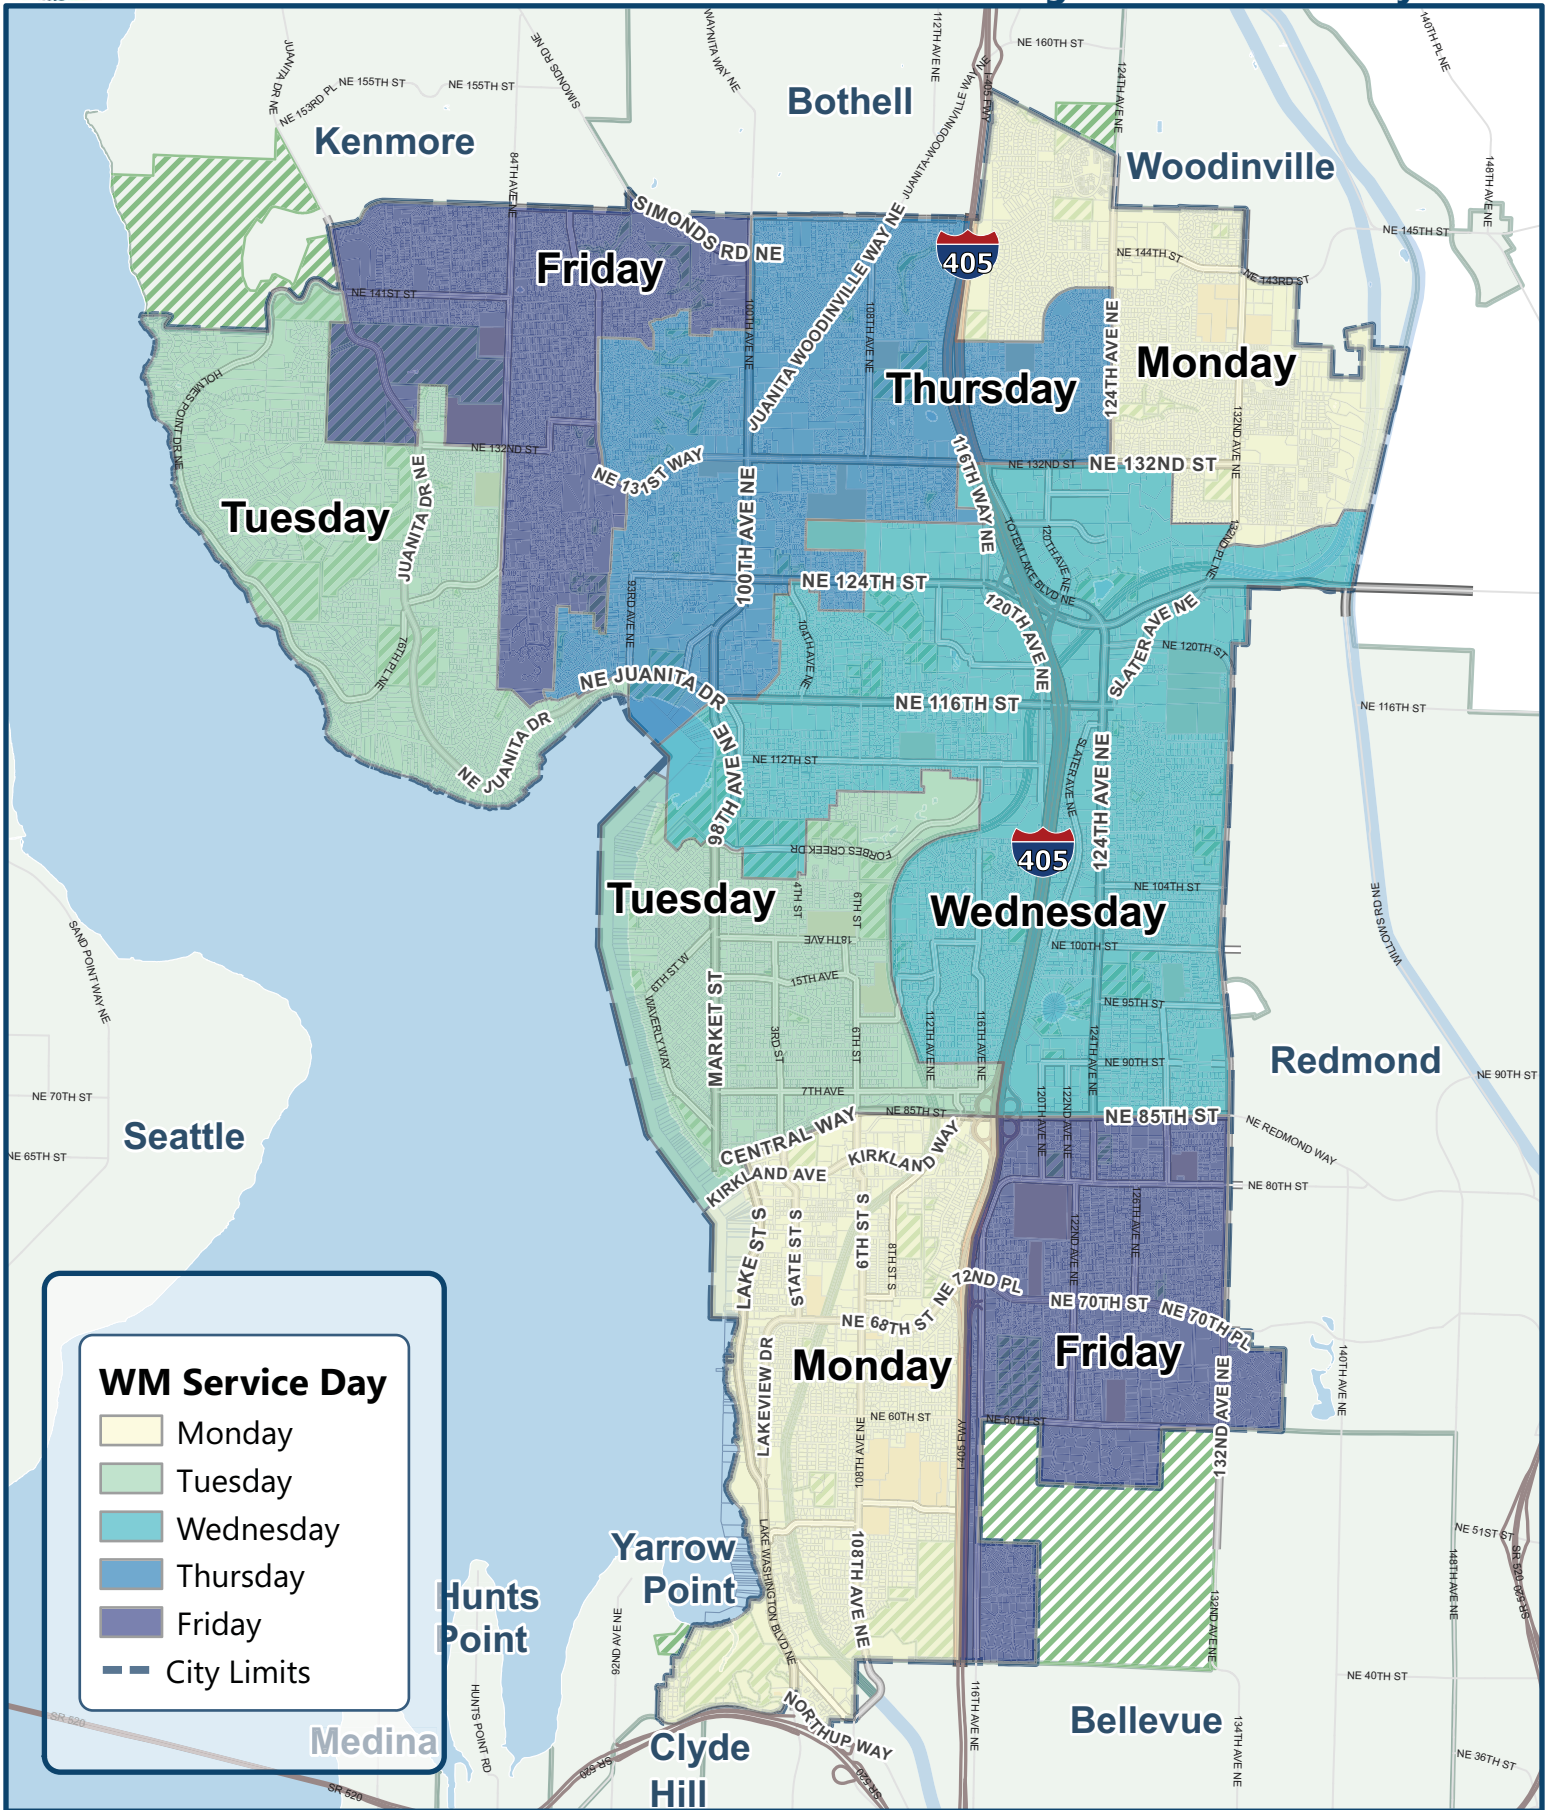

# Kirkland Waste Management Service Day Zones

**WM Service Day**

- Monday
- Tuesday
- Wednesday
- Thursday
- Friday
- City Limits